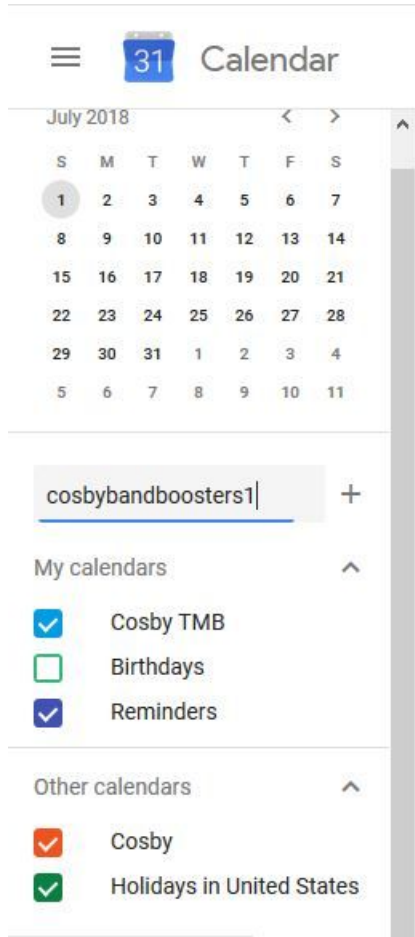

Directions to add the Cosby Titan Band Google calendar to your calendar

If you have a Google calendar already:

1. Open your browser to see your Google calendar view

2. On the left, under Other Calendars, click on “Add a Friend’s Calendar”